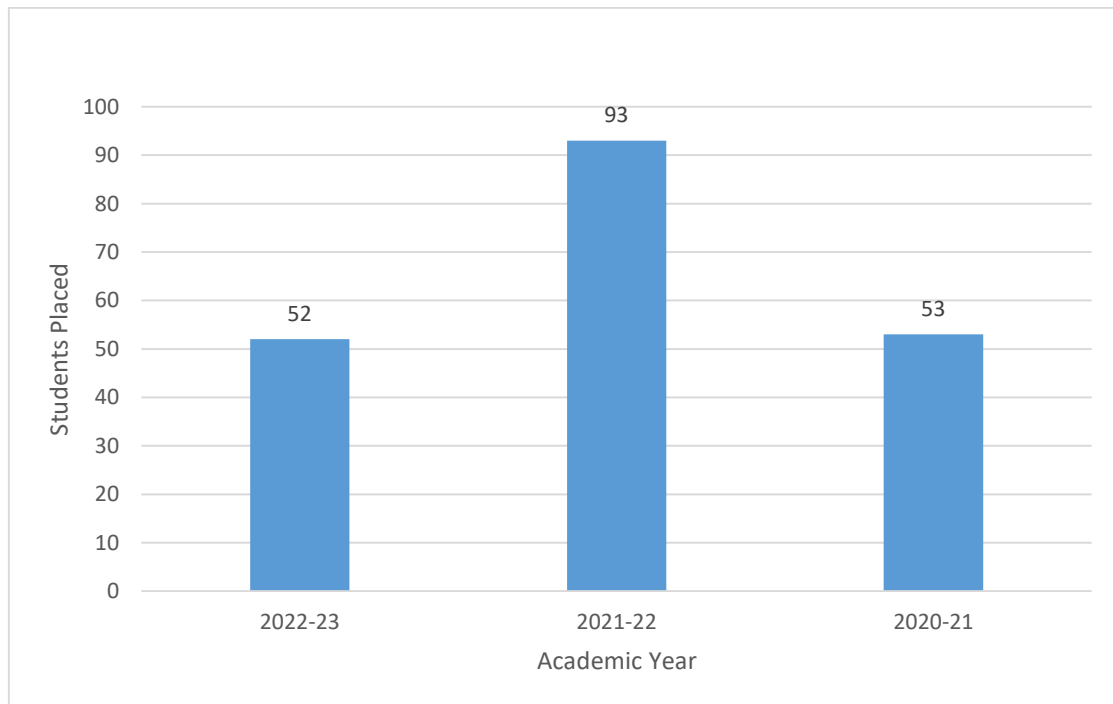

Department of Computer Science and Engineering

Placement Data

Academic Year	No of students placed
2022-23	52
2021-22	93
2020-21	53

Kammavari Sangham(R)-1952

K.S.INSTITUTE OF TECHNOLOGY

(Affiliated to VTU, Belagavi & Approved by AICTE, New Delhi, Accredited by NAAC & IEI)