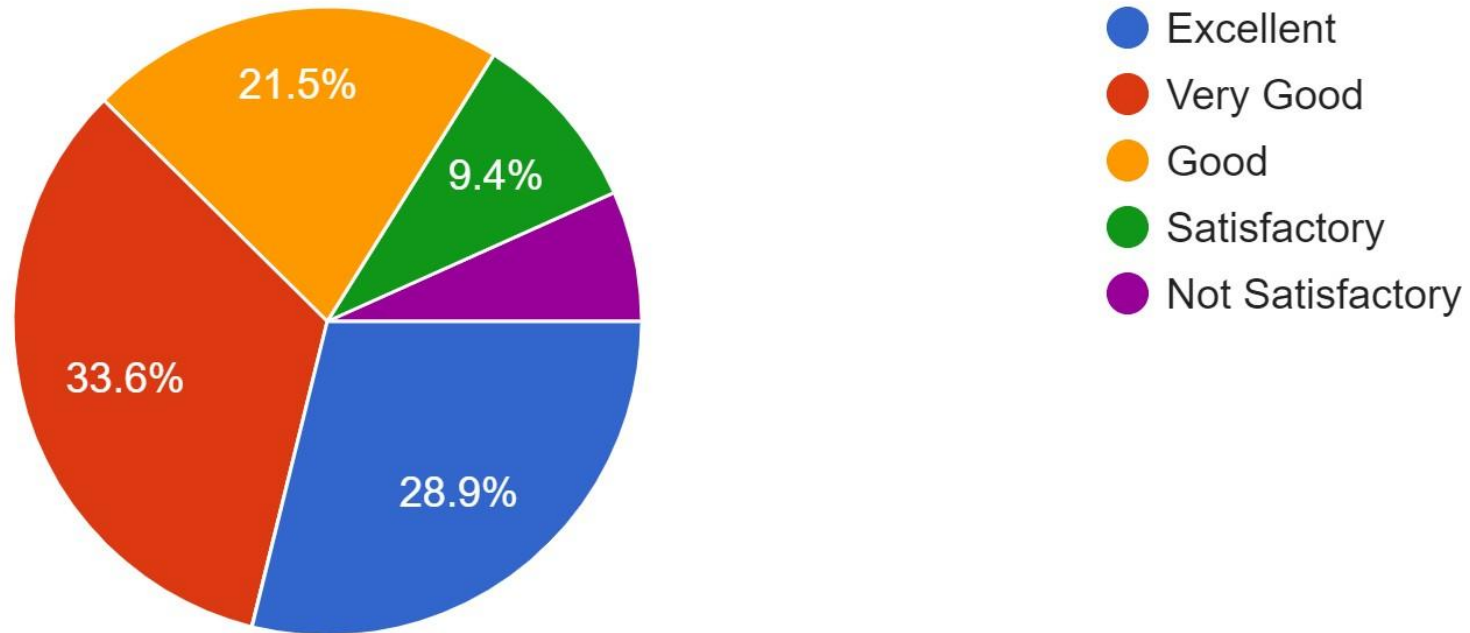

149 responses

4. The location and landscaping of the campus is :

149 responses

5. The internet connectivity that is provided in the labs / On-line exam Centre in the campus is:

149 responses

6. The institution provides for adequate co-curricular and extra curricular activities: