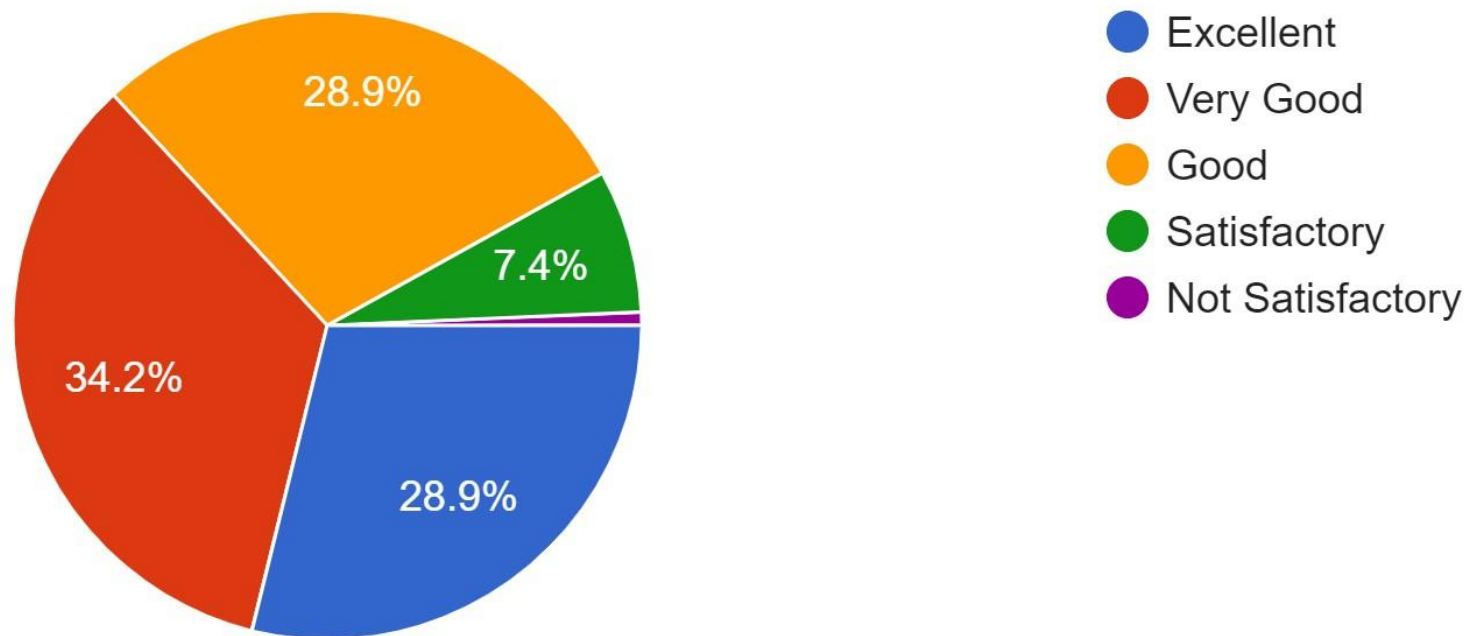

16. Amenities like staff and student parking, lift and ramps that are adequately provided are :
149 responses