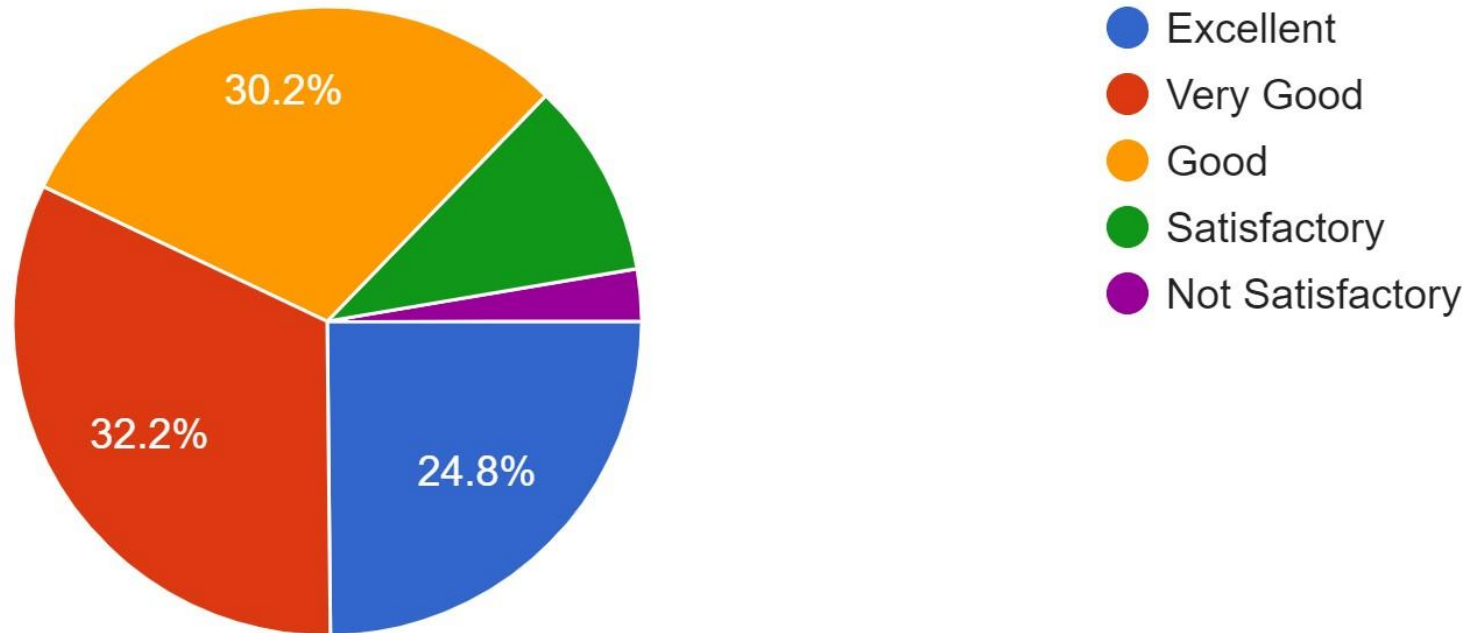

7. The institution has adequate no. of student chapters of professional bodies that aids my professional development;

149 responses