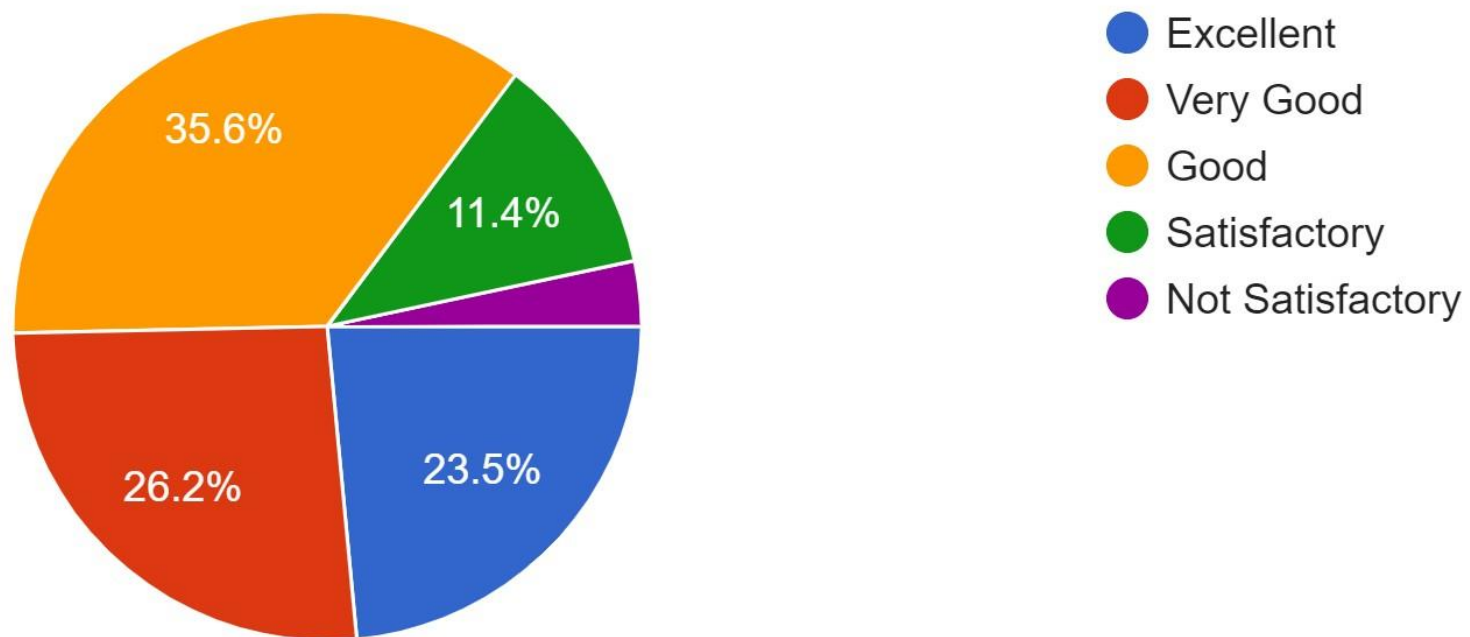

19. The ladies room and boys' common area are adequately furnished and well equipped:

149 responses