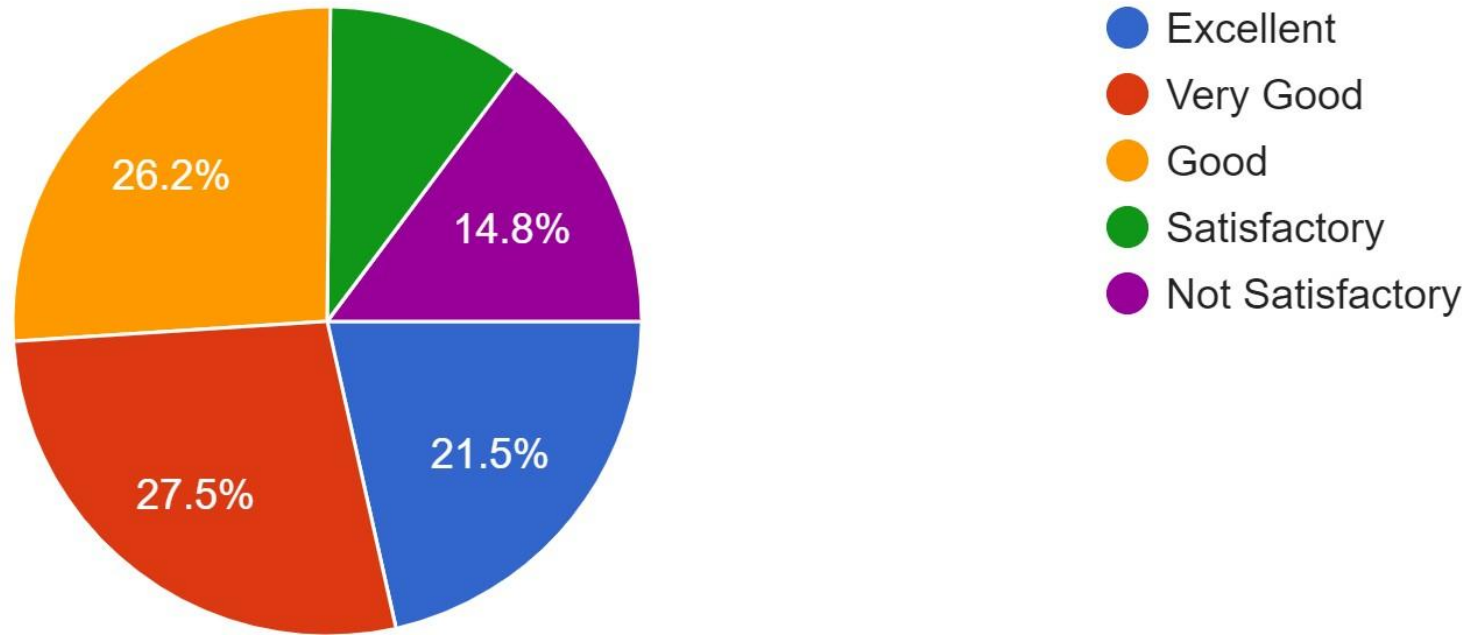

6. The institution provides for adequate co-curricular and extra curricular activities:

149 responses