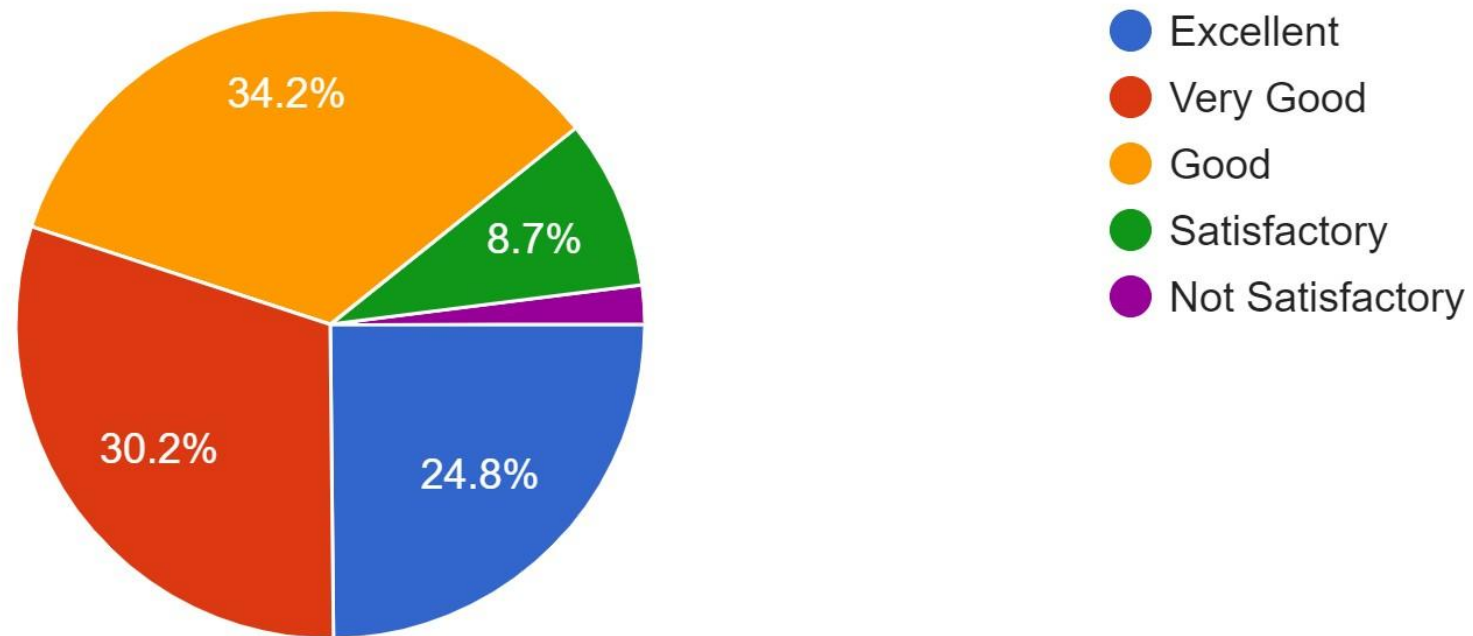

18. The food served in the hostel is sumptuous, nutritious and hygienic.

149 responses