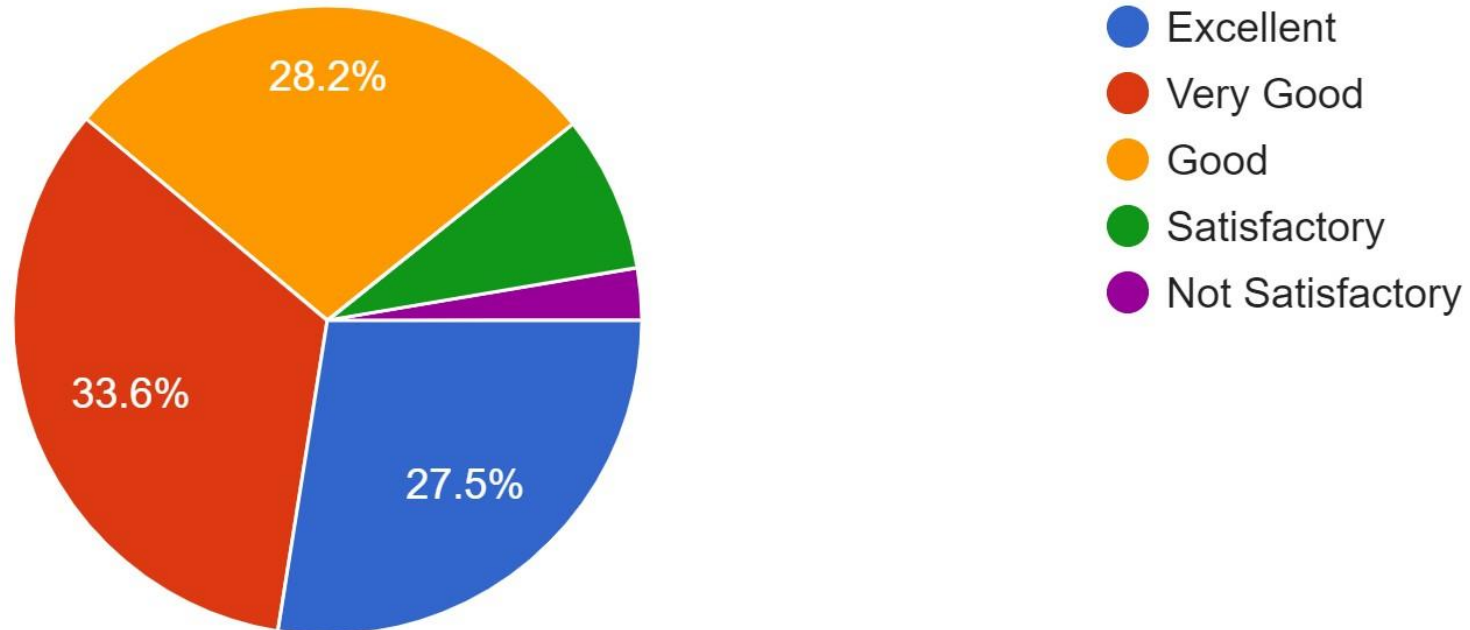

15. The transportation infrastructure of the institute is quite adequate and student friendly while the buses are punctual and the transportation staff are very courteous:

149 responses