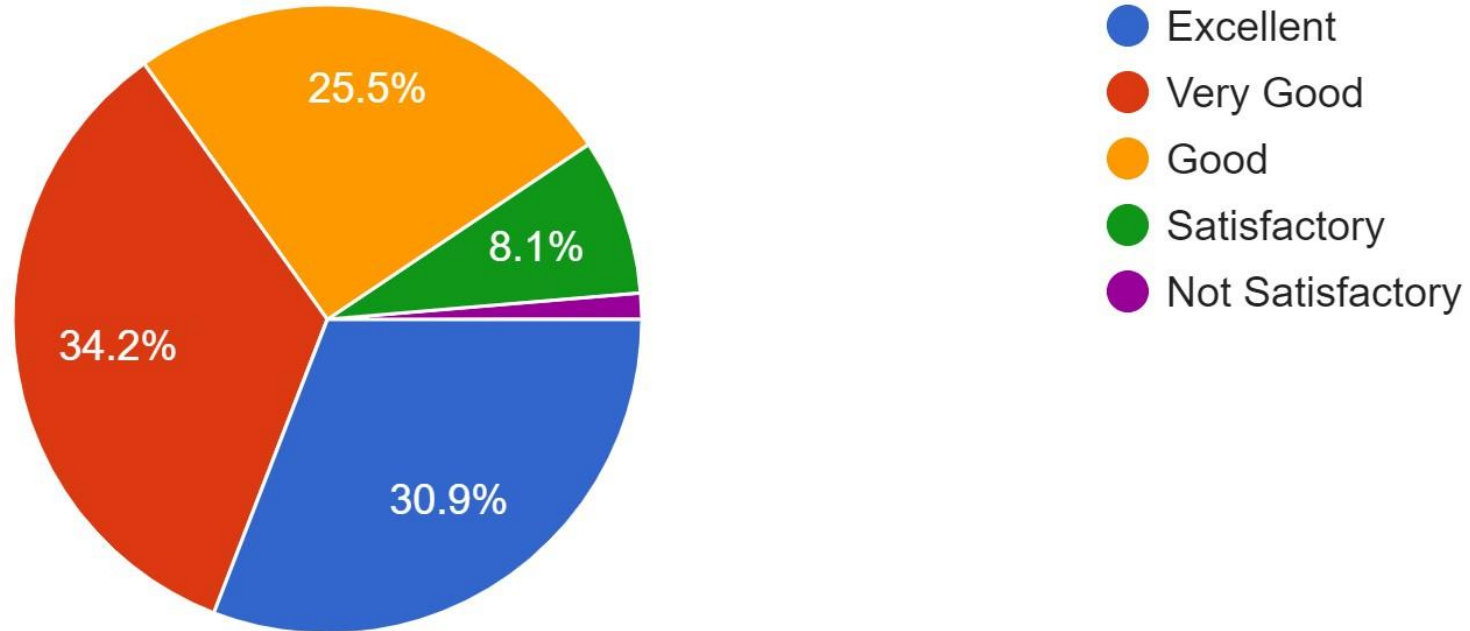

K.S.INSTITUTE OF TECHNOLOGY

Kanakapura Main Road, Raghuvanahalli, Bengaluru-560109

STUDENT FEEDBACK ON FACILITIES 2020-21

1. The upkeep of class rooms, common areas, corridors and others instructional areas are:

149 responses