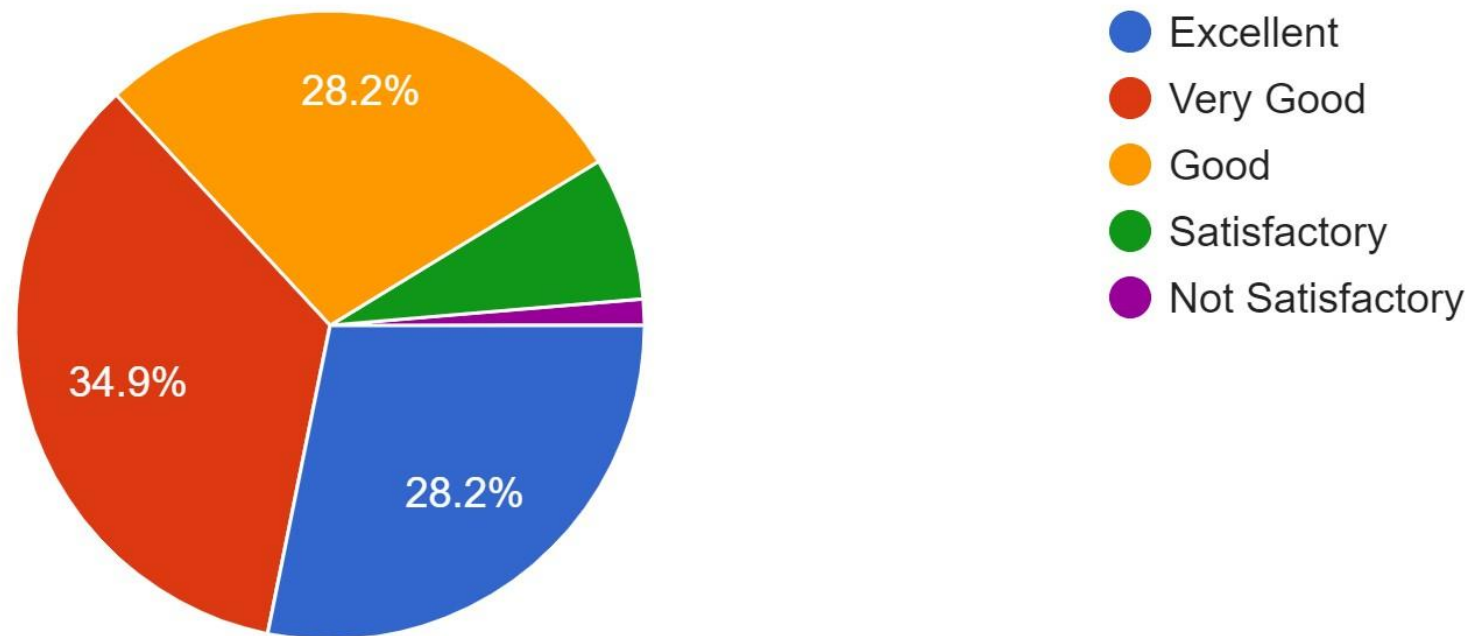

2. The Laboratories and workshops are fully equipped and provides a good learning environment:

149 responses