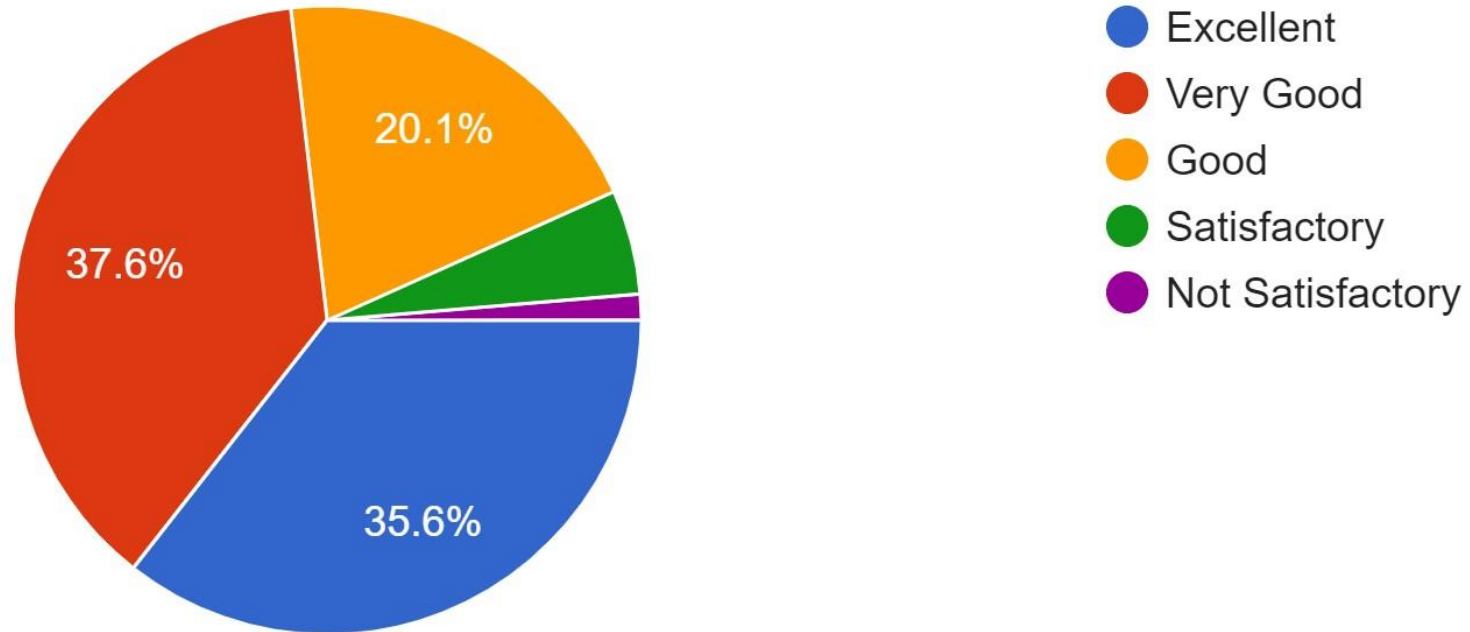

149 responses

4. The location and landscaping of the campus is :

149 responses

5. The internet connectivity that is provided in the labs / On-line exam Centre in the campus is:

149 responses

6. The institution provides for adequate co-curricular and extra curricular activities: