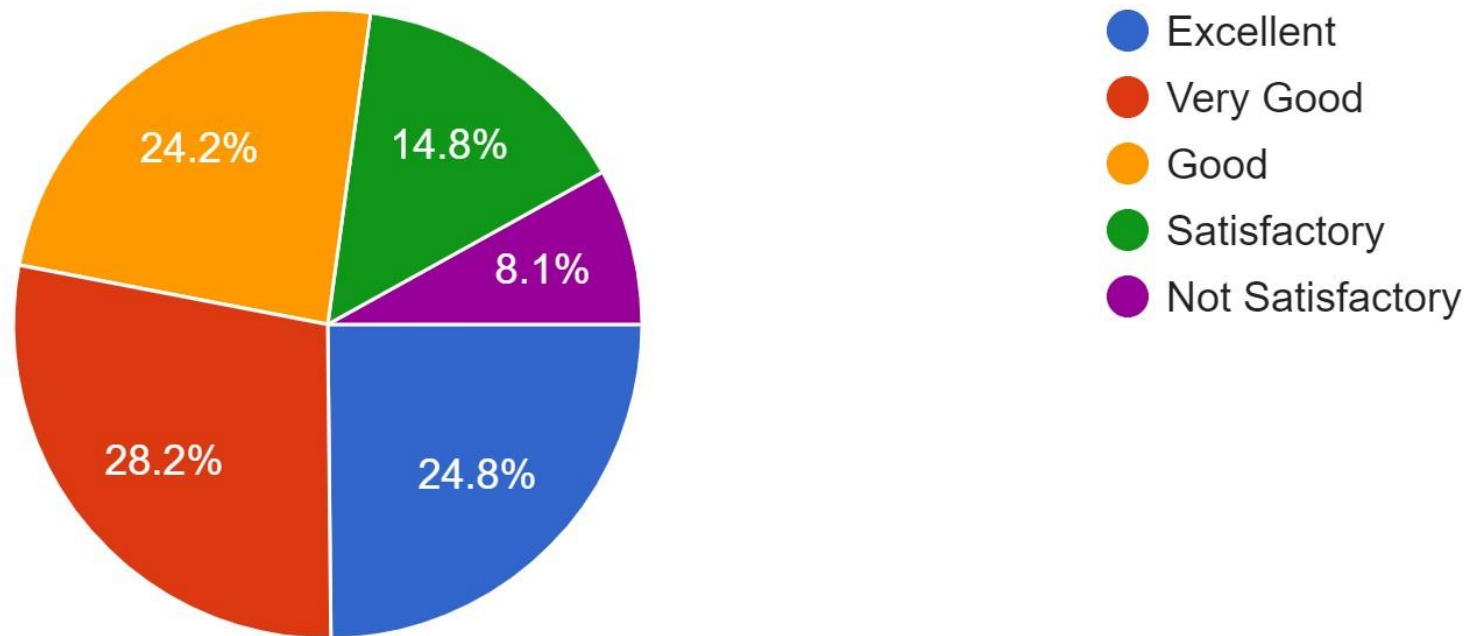

149 responses

4. The location and landscaping of the campus is :

149 responses

5. The internet connectivity that is provided in the labs / On-line exam Centre in the campus is:

149 responses

6. The institution provides for adequate co-curricular and extra curricular activities: