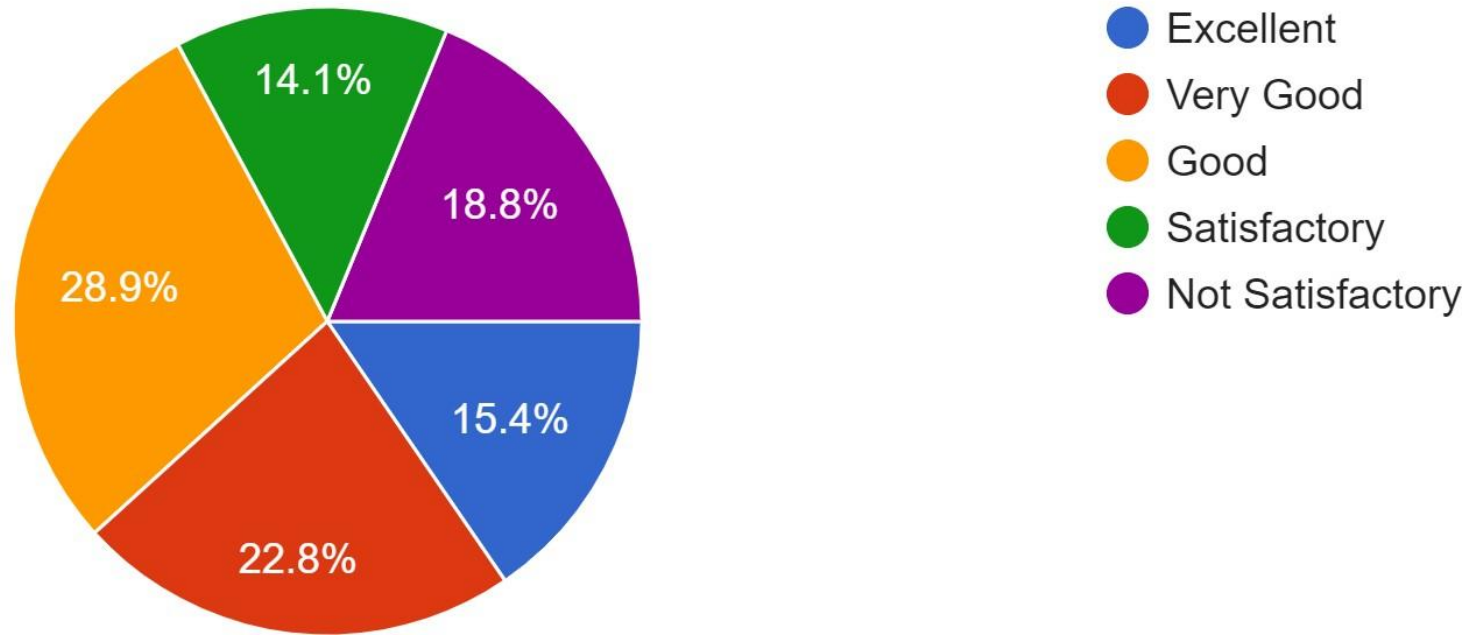

149 responses

11. Drinking water accessibility is:

149 responses

12. The Canteen is adequate, hygienic and offers a variety of food

149 responses

13. The maintenance and upkeep of wash rooms are:

149 responses