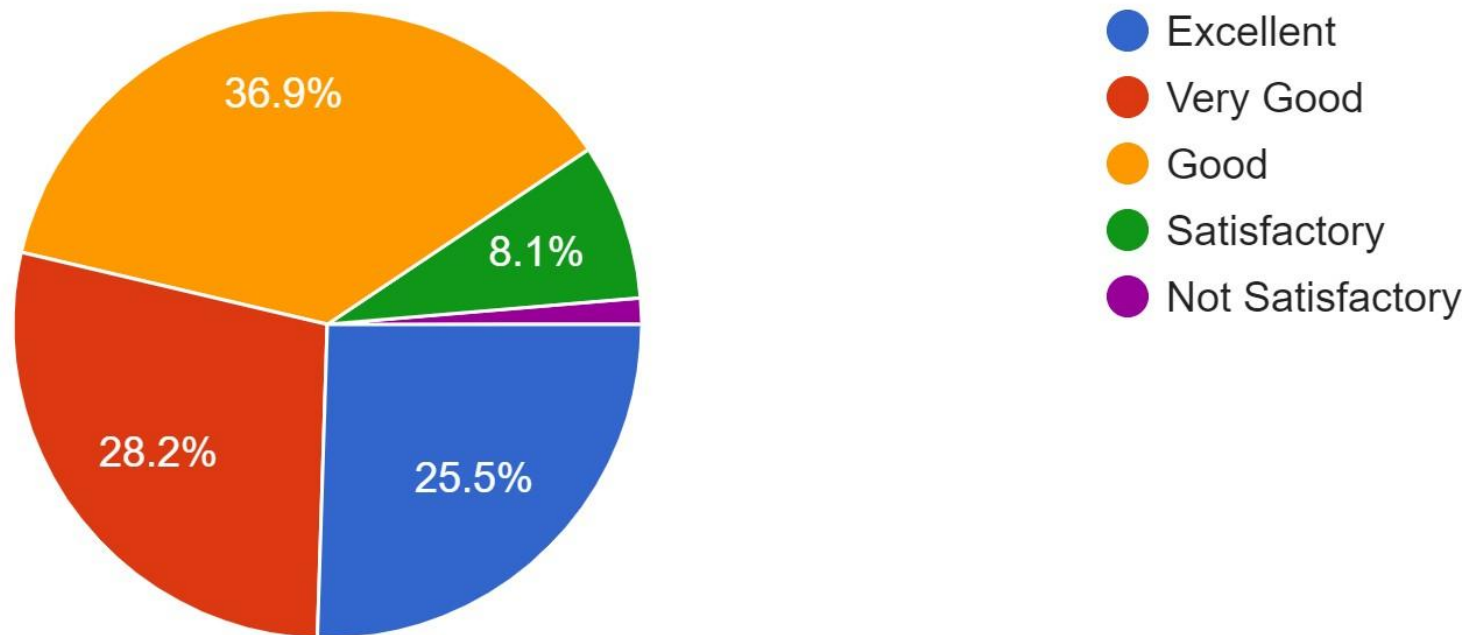

17. The hostel facility provided for both boys and girls is:

149 responses