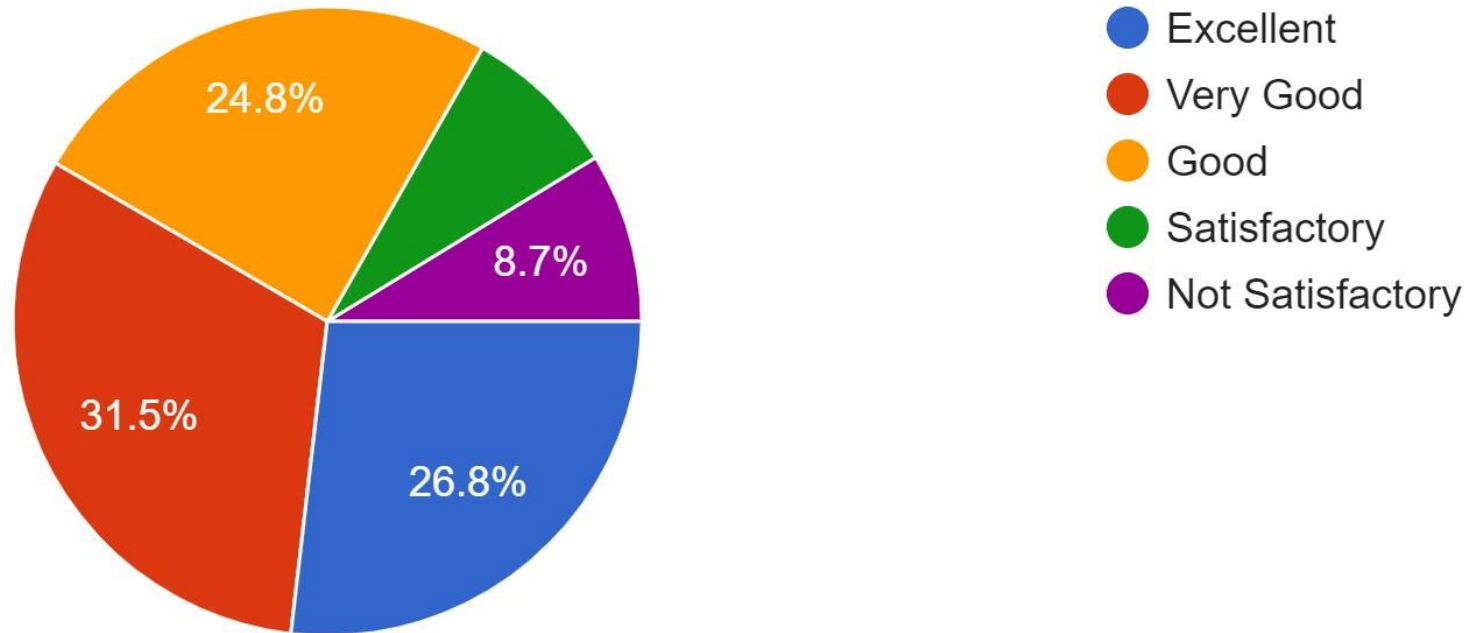

149 responses

11. Drinking water accessibility is:

149 responses

12. The Canteen is adequate, hygienic and offers a variety of food

149 responses

13. The maintenance and upkeep of wash rooms are:

149 responses