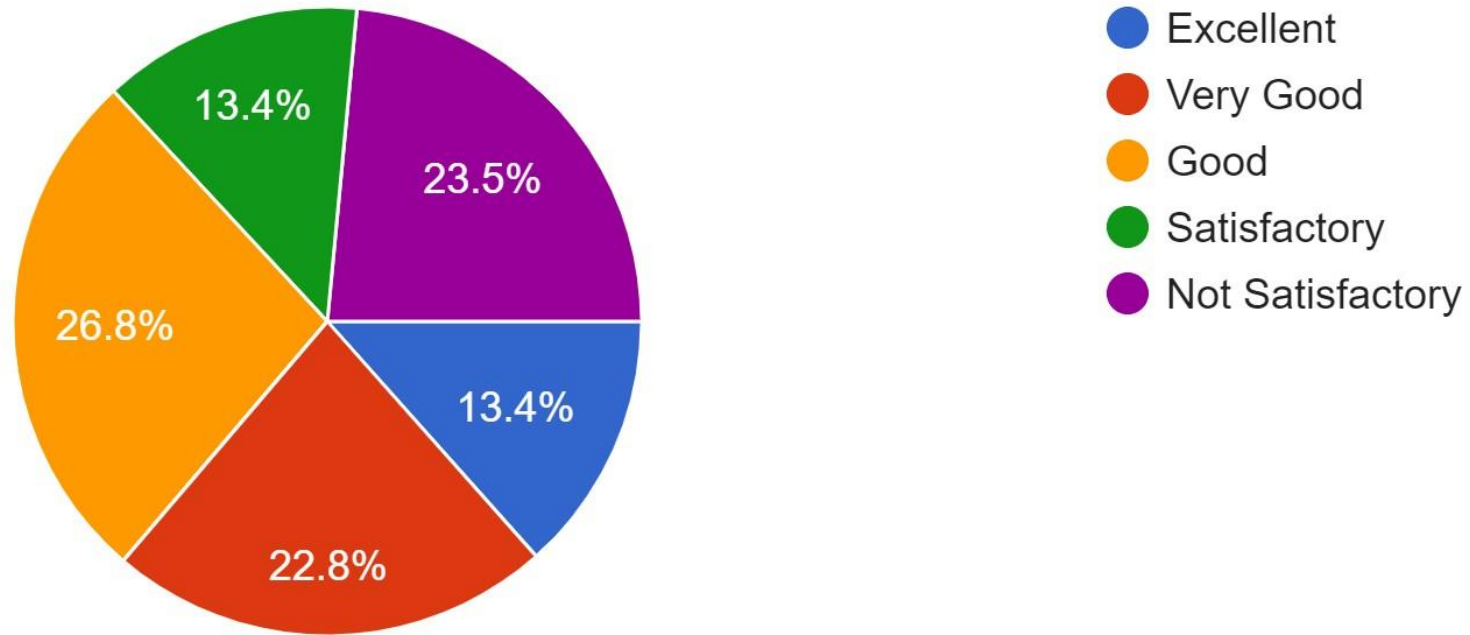

14. The sports amenities provided by the institution are:

149 responses