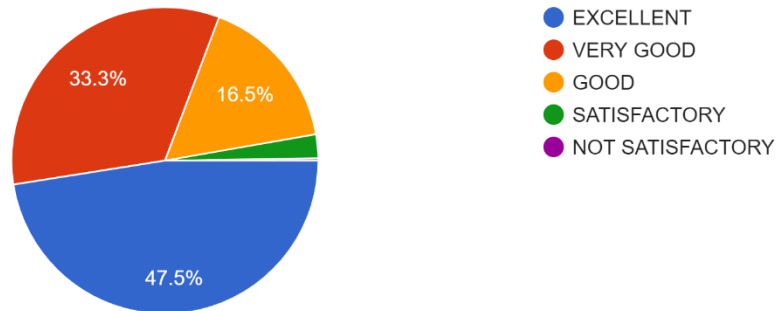

3. The Library is adequate with ample no. of titles and volumes of text and reference books and other learning materials including e-resources:

400 responses