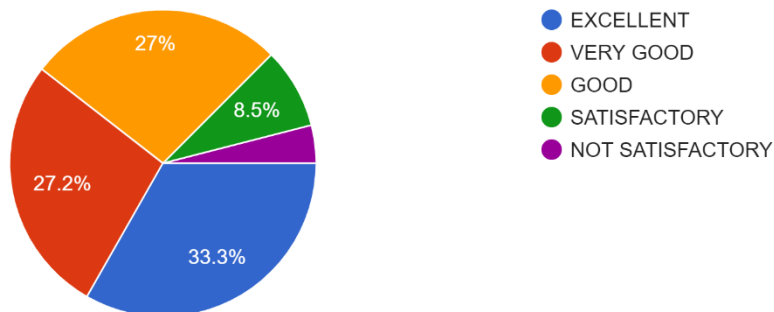

6. The institution provides for adequate co-curricular and extra curricular activities:

400 responses