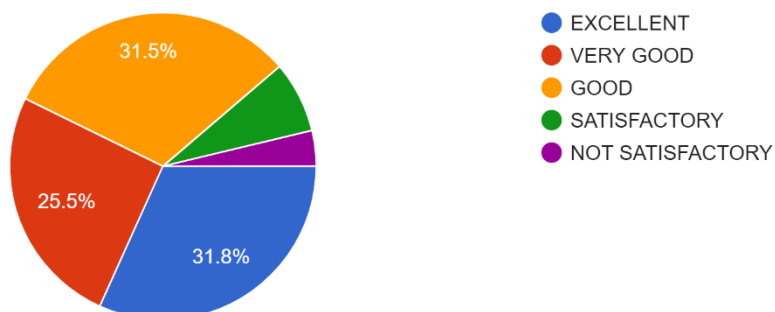

19. The ladies room and boys' common area are adequately furnished and well equipped:

400 responses