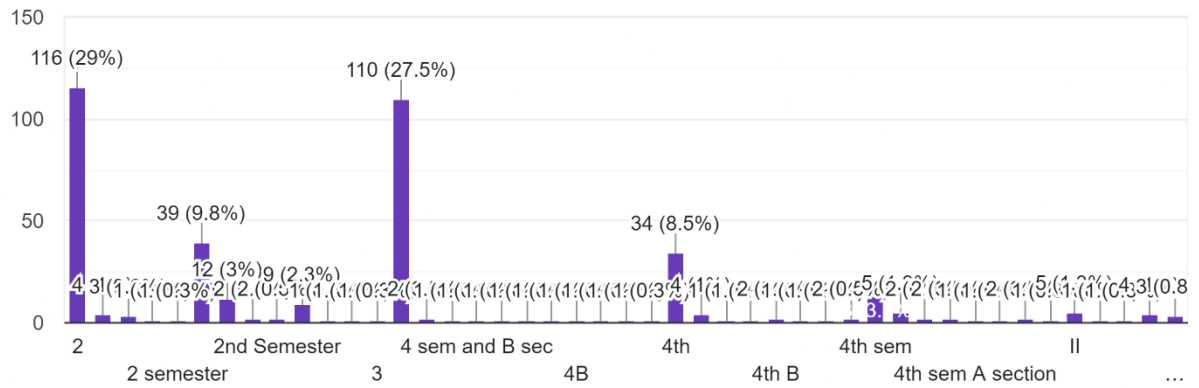

K S INSTITUTE OF TECHNOLOGY, BANGALORE

STUDENT SATISFACTION SURVEY

ACADEMIC YEAR: 2021-2022

SEMESTER

400 responses

DEPARTMENT

400 responses

1. The upkeep of class rooms, common areas, corridors and others instructional areas are: