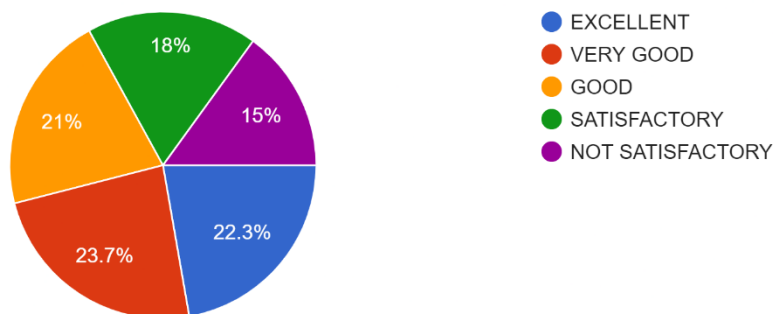

400 responses

11. Drinking water accessibility is:

400 responses

12. The Canteen is adequate, hygienic and offers a variety of food

400 responses

13. The maintenance and upkeep of wash rooms are:

400 responses