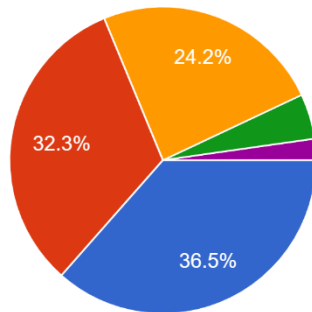

1. The upkeep of class rooms, common areas, corridors and others instructional areas are:

400 responses