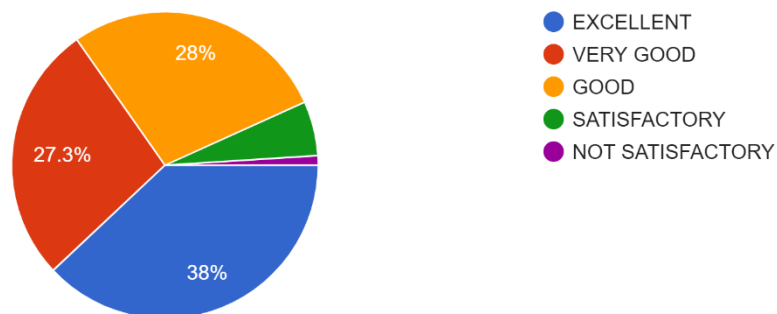

17. The hostel facility provided for both boys and girls is:

400 responses