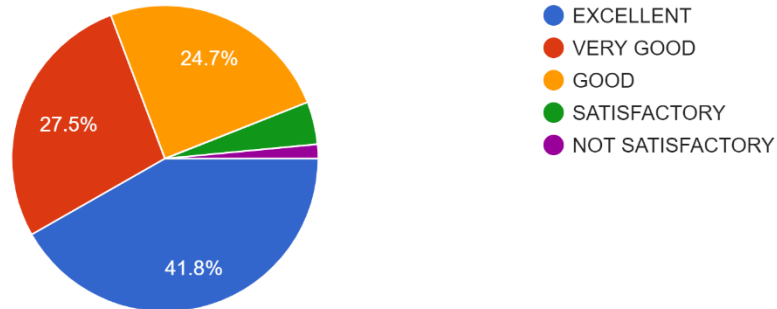

15. The transportation infrastructure of the institute is quite adequate and student friendly while the buses are punctual and the transportation staff are very courteous:

400 responses