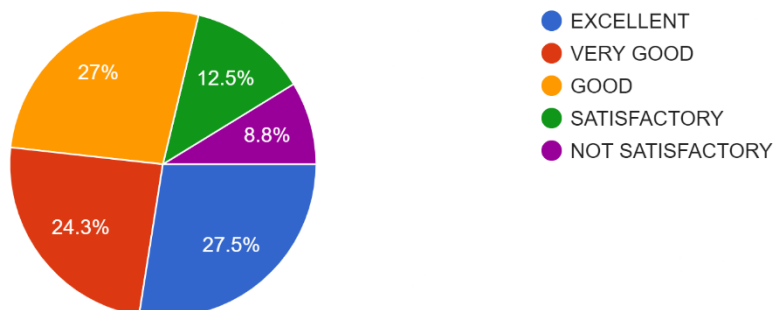

14. The sports amenities provided by the institution are:

400 responses