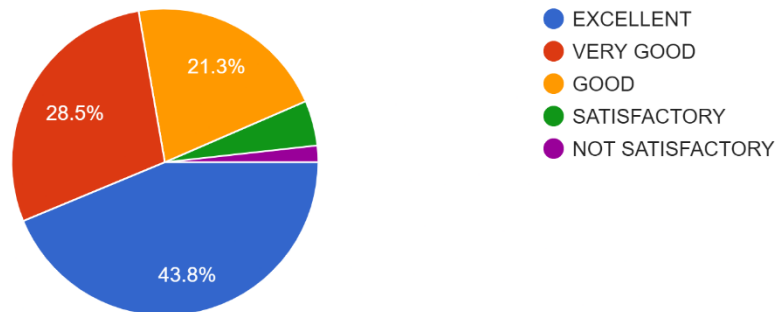

10. The exam section in the office is very courteous and always willing to help me in all the exam related tasks like filing applications, issuing admission tickets and marks cards.

400 responses