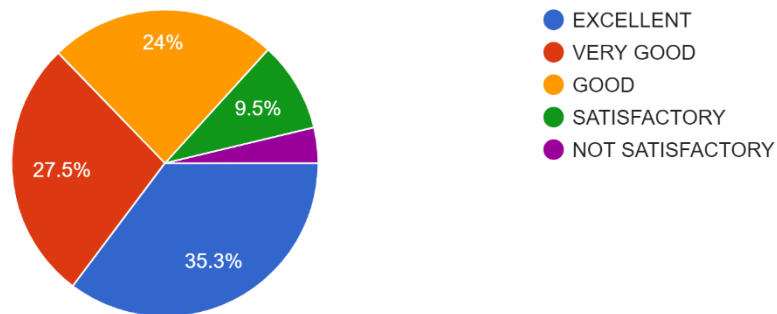

4. The location and landscaping of the campus is :

400 responses