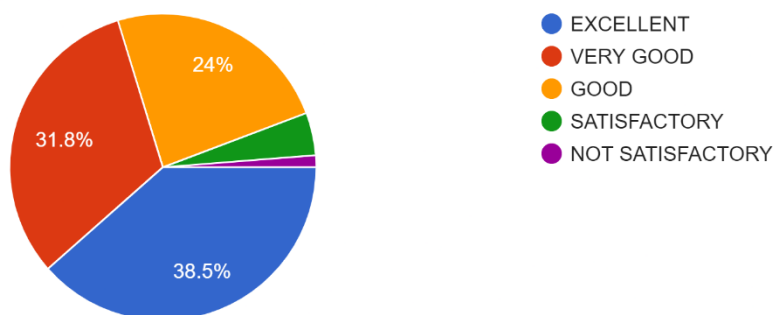

7. The institution has adequate no. of student chapters of professional bodies that aids my professional development;

400 responses