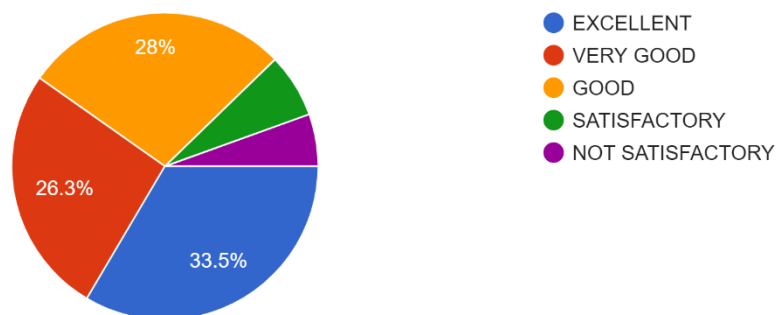

400 responses

4. The location and landscaping of the campus is :

400 responses

5. The internet connectivity that is provided in the labs / On-line exam center in the campus is:

400 responses

6. The institution provides for adequate co-curricular and extra curricular activities: