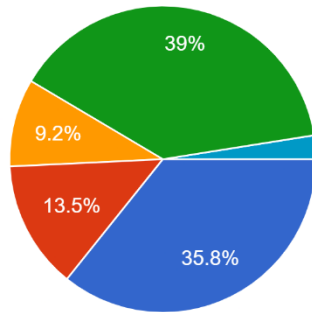

K S INSTITUTE OF TECHNOLOGY, BANGALORE

STUDENT SATISFACTION SURVEY

ACADEMIC YEAR: 2021-2022

SEMESTER

400 responses

DEPARTMENT

400 responses

1. The upkeep of class rooms, common areas, corridors and others instructional areas are: