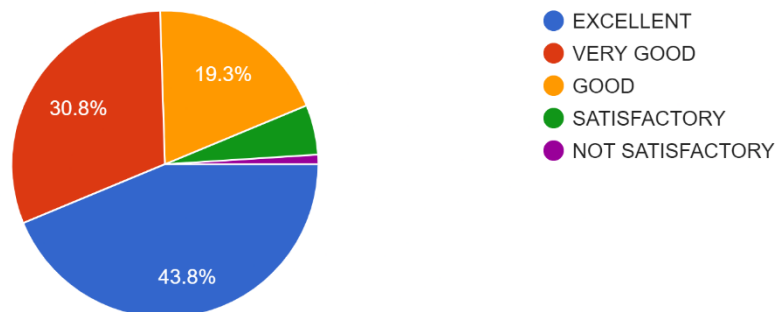

11. Drinking water accessibility is:

400 responses