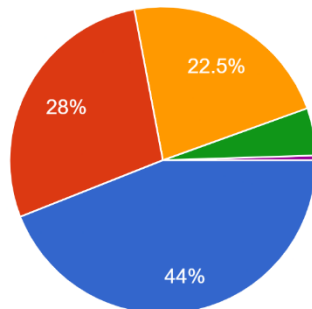

2. The Laboratories and workshops are fully equipped and provides a good learning environment:

400 responses