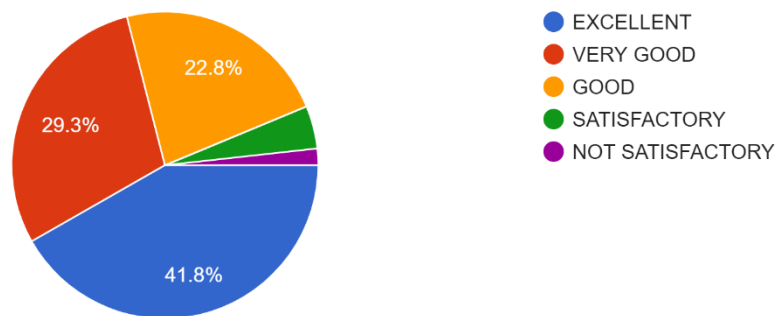

16. Amenities like staff and student parking, lift and ramps that are adequately provided are :

400 responses