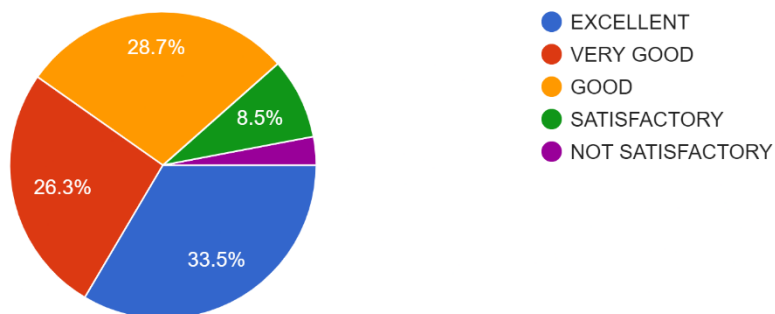

18. The food served in the hostel is sumptuous, nutritious and hygienic.

400 responses