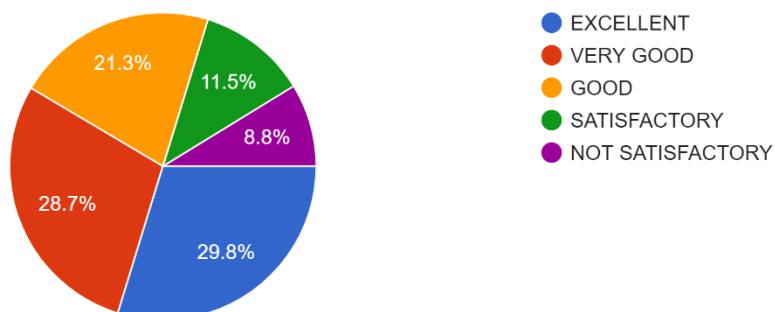

400 responses

11. Drinking water accessibility is:

400 responses

12. The Canteen is adequate, hygienic and offers a variety of food

400 responses

13. The maintenance and upkeep of wash rooms are:

400 responses