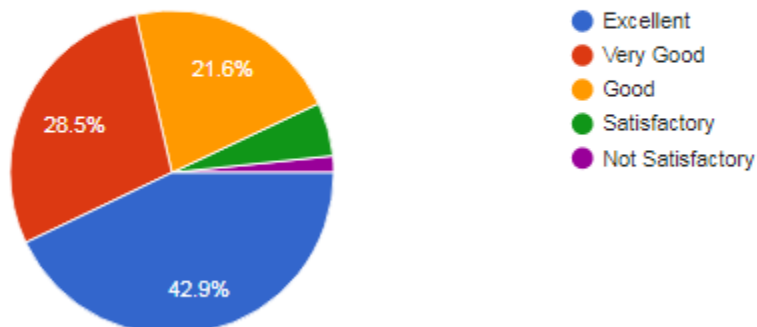

K.S.INSTITUTE OF TECHNOLOGY

Kanakapura Main Road, Raghuvanahalli, Bengaluru-560109

STUDENTS FEEDBACK ON COLLEGE FACILITIES: 2022-23

11. Drinking water accessibility is:

1,028 responses