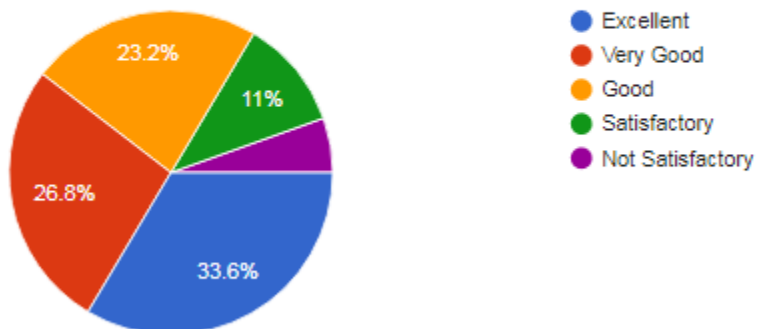

K.S.INSTITUTE OF TECHNOLOGY

Kanakapura Main Road, Raghuvanahalli, Bengaluru-560109

STUDENTS FEEDBACK ON COLLEGE FACILITIES: 2022-23

13. The maintenance and upkeep of wash rooms are:

1,028 responses