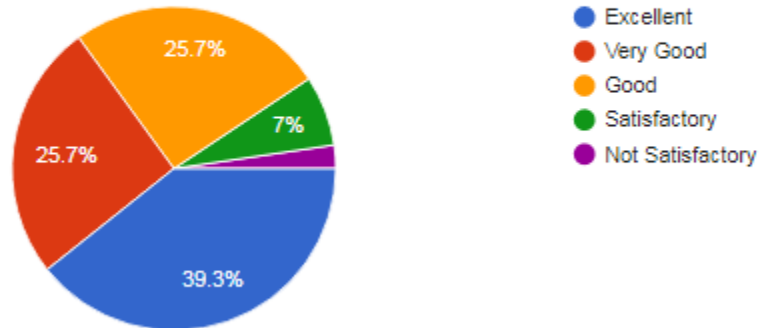

K.S.INSTITUTE OF TECHNOLOGY

Kanakapura Main Road, Raghuvanahalli, Bengaluru-560109

STUDENTS FEEDBACK ON COLLEGE FACILITIES: 2022-23

17. The hostel facility provided for both boys and girls is:

1,028 responses