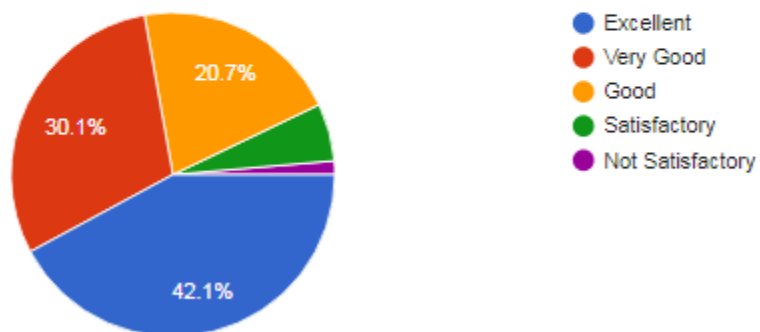

10. The exam section in the office is very courteous and always willing to help me in all the exam related tasks like filing applications, issuing admission tickets and marks cards.

1,028 responses