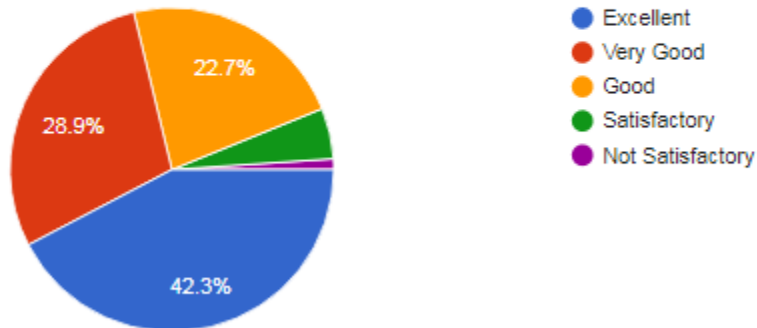

K.S.INSTITUTE OF TECHNOLOGY

Kanakapura Main Road, Raghuvanahalli, Bengaluru-560109

STUDENTS FEEDBACK ON COLLEGE FACILITIES: 2022-23

1. The upkeep of class rooms, common areas, corridors and other instructional area are:

1,028 responses