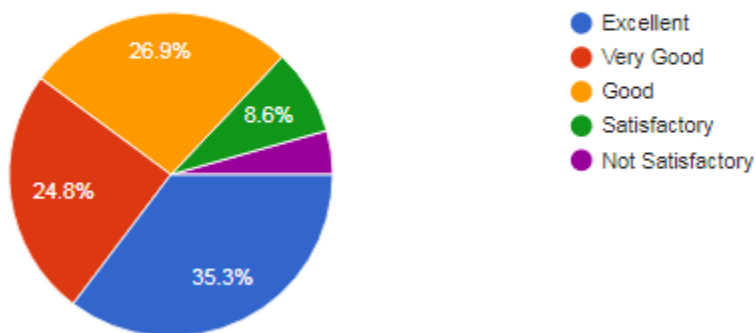

K.S.INSTITUTE OF TECHNOLOGY

Kanakapura Main Road, Raghuvanahalli, Bengaluru-560109

STUDENTS FEEDBACK ON COLLEGE FACILITIES: 2022-23

19. The ladies room and boys' common area are adequately furnished and well equipped:

1,028 responses

20. The first aid room and immediate attention that the students get in case of medical emergencies are

1,028 responses