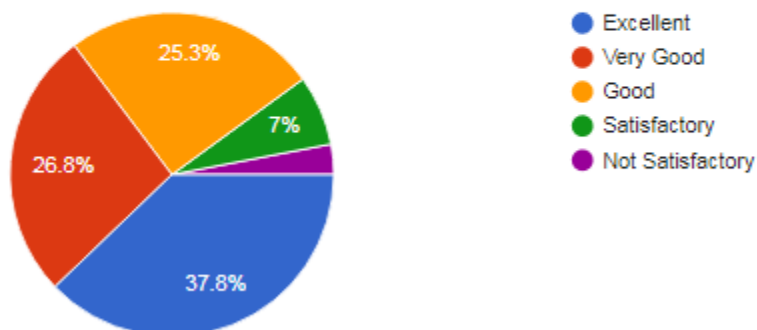

PRINCIPAL
K.S. INSTITUTE OF TECHNOLOGY
BENGALURU - 560 109.