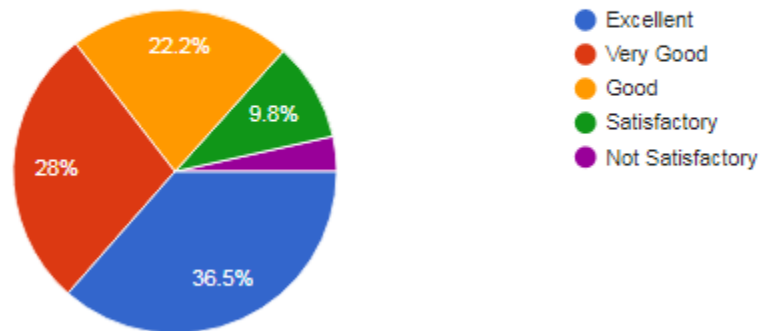

4. The location and landscaping of the campus is :

1,028 responses