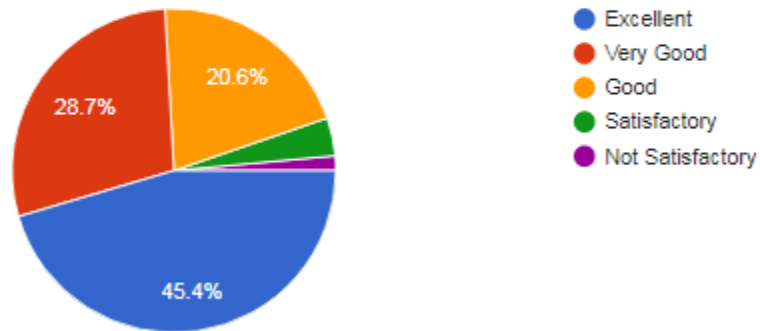

STUDENTS FEEDBACK ON COLLEGE FACILITIES: 2022-23

3. The Library is adequate with ample no. of titles and volumes of text and reference books and other learning materials including e-resources:

1,028 responses