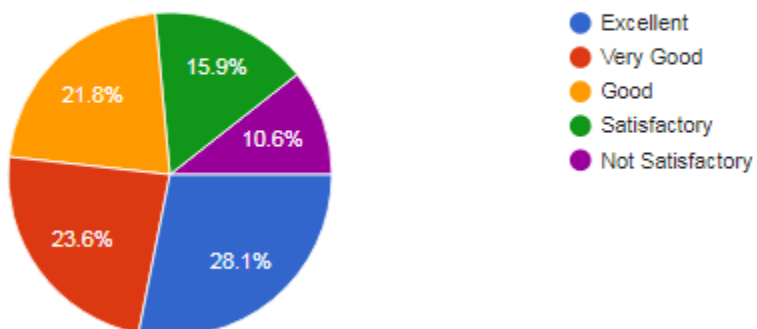

12. The Canteen is adequate, hygienic and offers a variety of food

1,028 responses