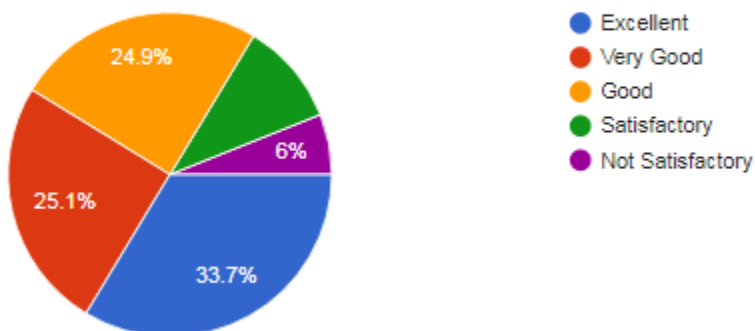

14. The sports amenities provided by the institution are:

1,028 responses