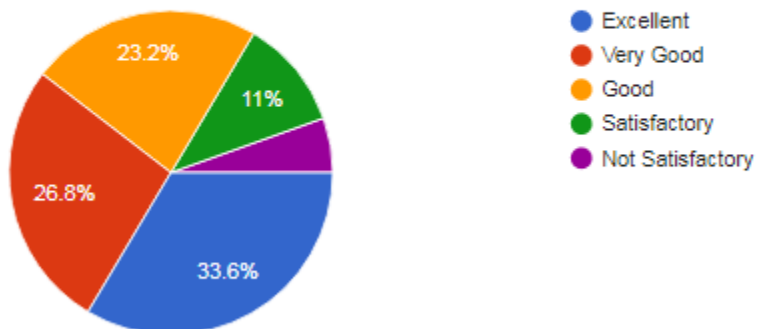

1,028 responses

K.S.INSTITUTE OF TECHNOLOGY

Kanakapura Main Road, Raghuvanahalli, Bengaluru-560109

STUDENTS FEEDBACK ON COLLEGE FACILITIES: 2022-23

13. The maintenance and upkeep of wash rooms are:

1,028 responses