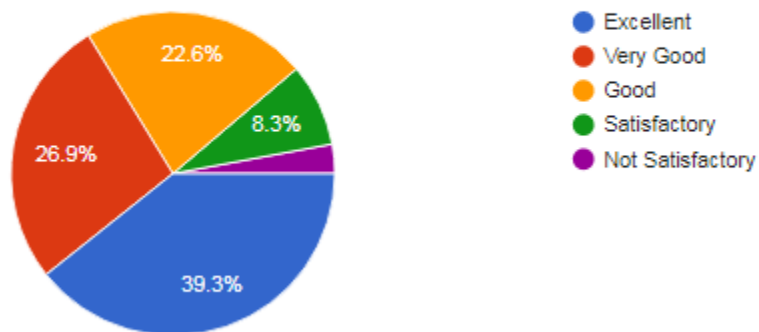

16. Amenities like student parking, lift and ramps that are adequately provided are :

1,028 responses