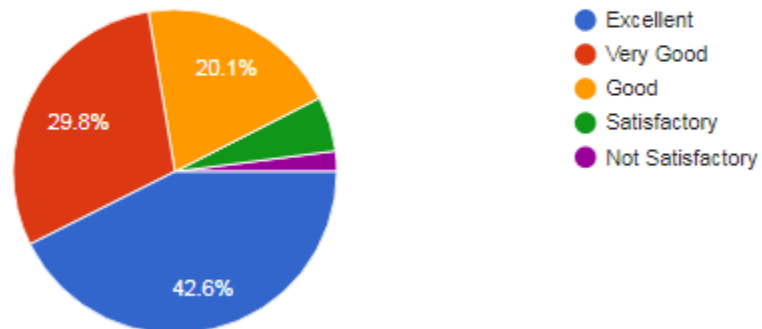

2. The Laboratories and workshops are fully equipped and provides a good learning environment:

1,028 responses