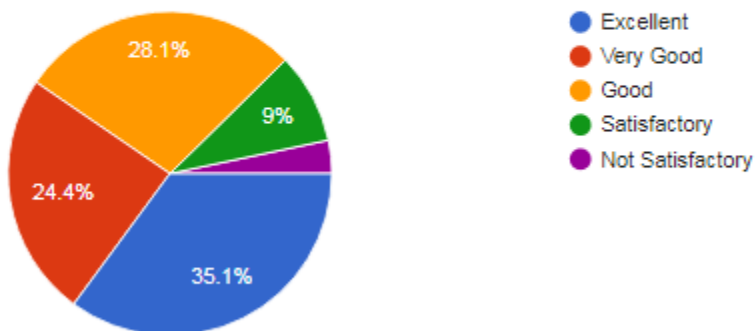

18. The food served in the hostel is sumptuous, nutritious and hygienic.

1,028 responses