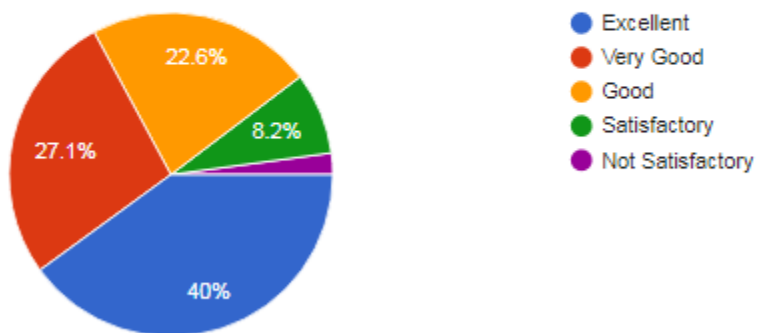

1,028 responses

6. The institution provides for adequate co-curricular and extra curricular activities:

1,028 responses

K.S.INSTITUTE OF TECHNOLOGY

Kanakapura Main Road, Raghuvanahalli, Bengaluru-560109

STUDENTS FEEDBACK ON COLLEGE FACILITIES: 2022-23