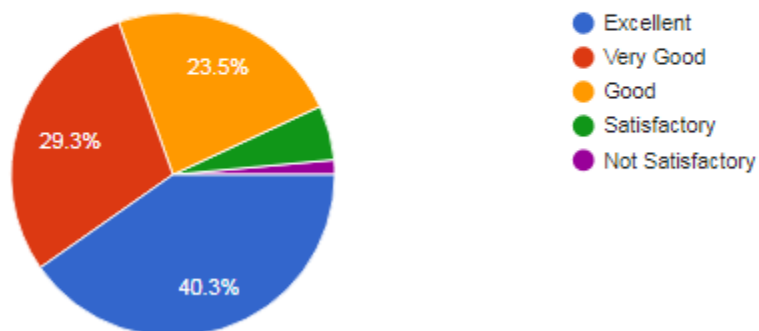

K.S.INSTITUTE OF TECHNOLOGY

Kanakapura Main Road, Raghuvanahalli, Bengaluru-560109

STUDENTS FEEDBACK ON COLLEGE FACILITIES: 2022-23

7. The institution has adequate no. of student chapters of professional bodies that aids my professional development:

1,028 responses