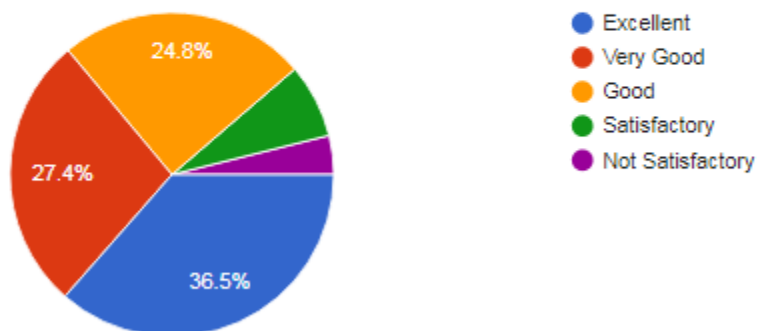

1,028 responses

6. The institution provides for adequate co-curricular and extra curricular activities:

1,028 responses

K.S.INSTITUTE OF TECHNOLOGY

Kanakapura Main Road, Raghuvanahalli, Bengaluru-560109

STUDENTS FEEDBACK ON COLLEGE FACILITIES: 2022-23