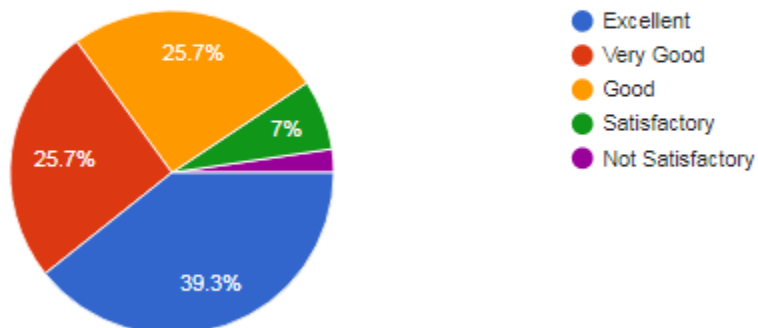

K.S.INSTITUTE OF TECHNOLOGY

Kanakapura Main Road, Raghuvanahalli, Bengaluru-560109

STUDENTS FEEDBACK ON COLLEGE FACILITIES: 2022-23

17. The hostel facility provided for both boys and girls is:

1,028 responses