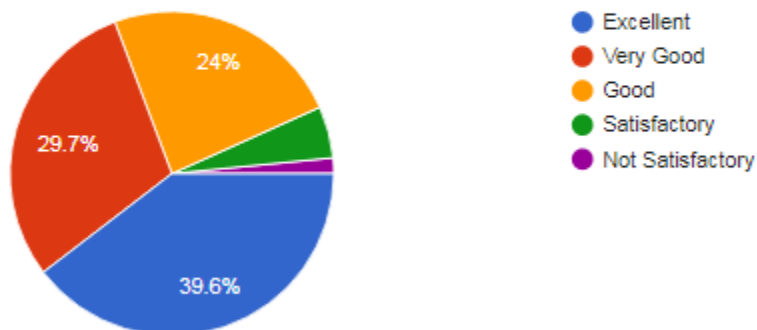

8. The Placement & Training Office is very active and gives adequate training and prepares me for campus recruitment:

1,028 responses