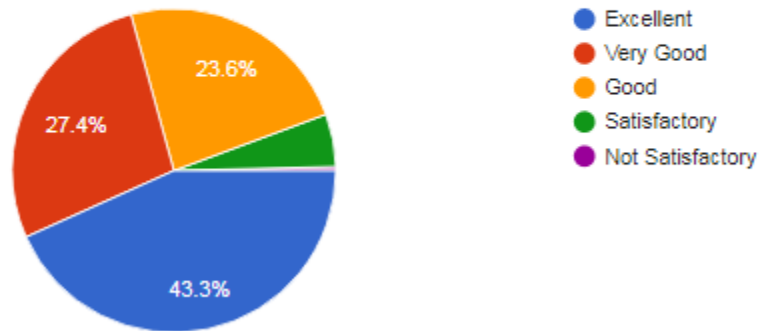

K.S.INSTITUTE OF TECHNOLOGY

Kanakapura Main Road, Raghuvanahalli, Bengaluru-560109

STUDENTS FEEDBACK ON COLLEGE FACILITIES: 2022-23

15. The transportation infrastructure of the institute is quite adequate and student friendly while the buses are punctual and the transportation staff are very courteous:

1,028 responses